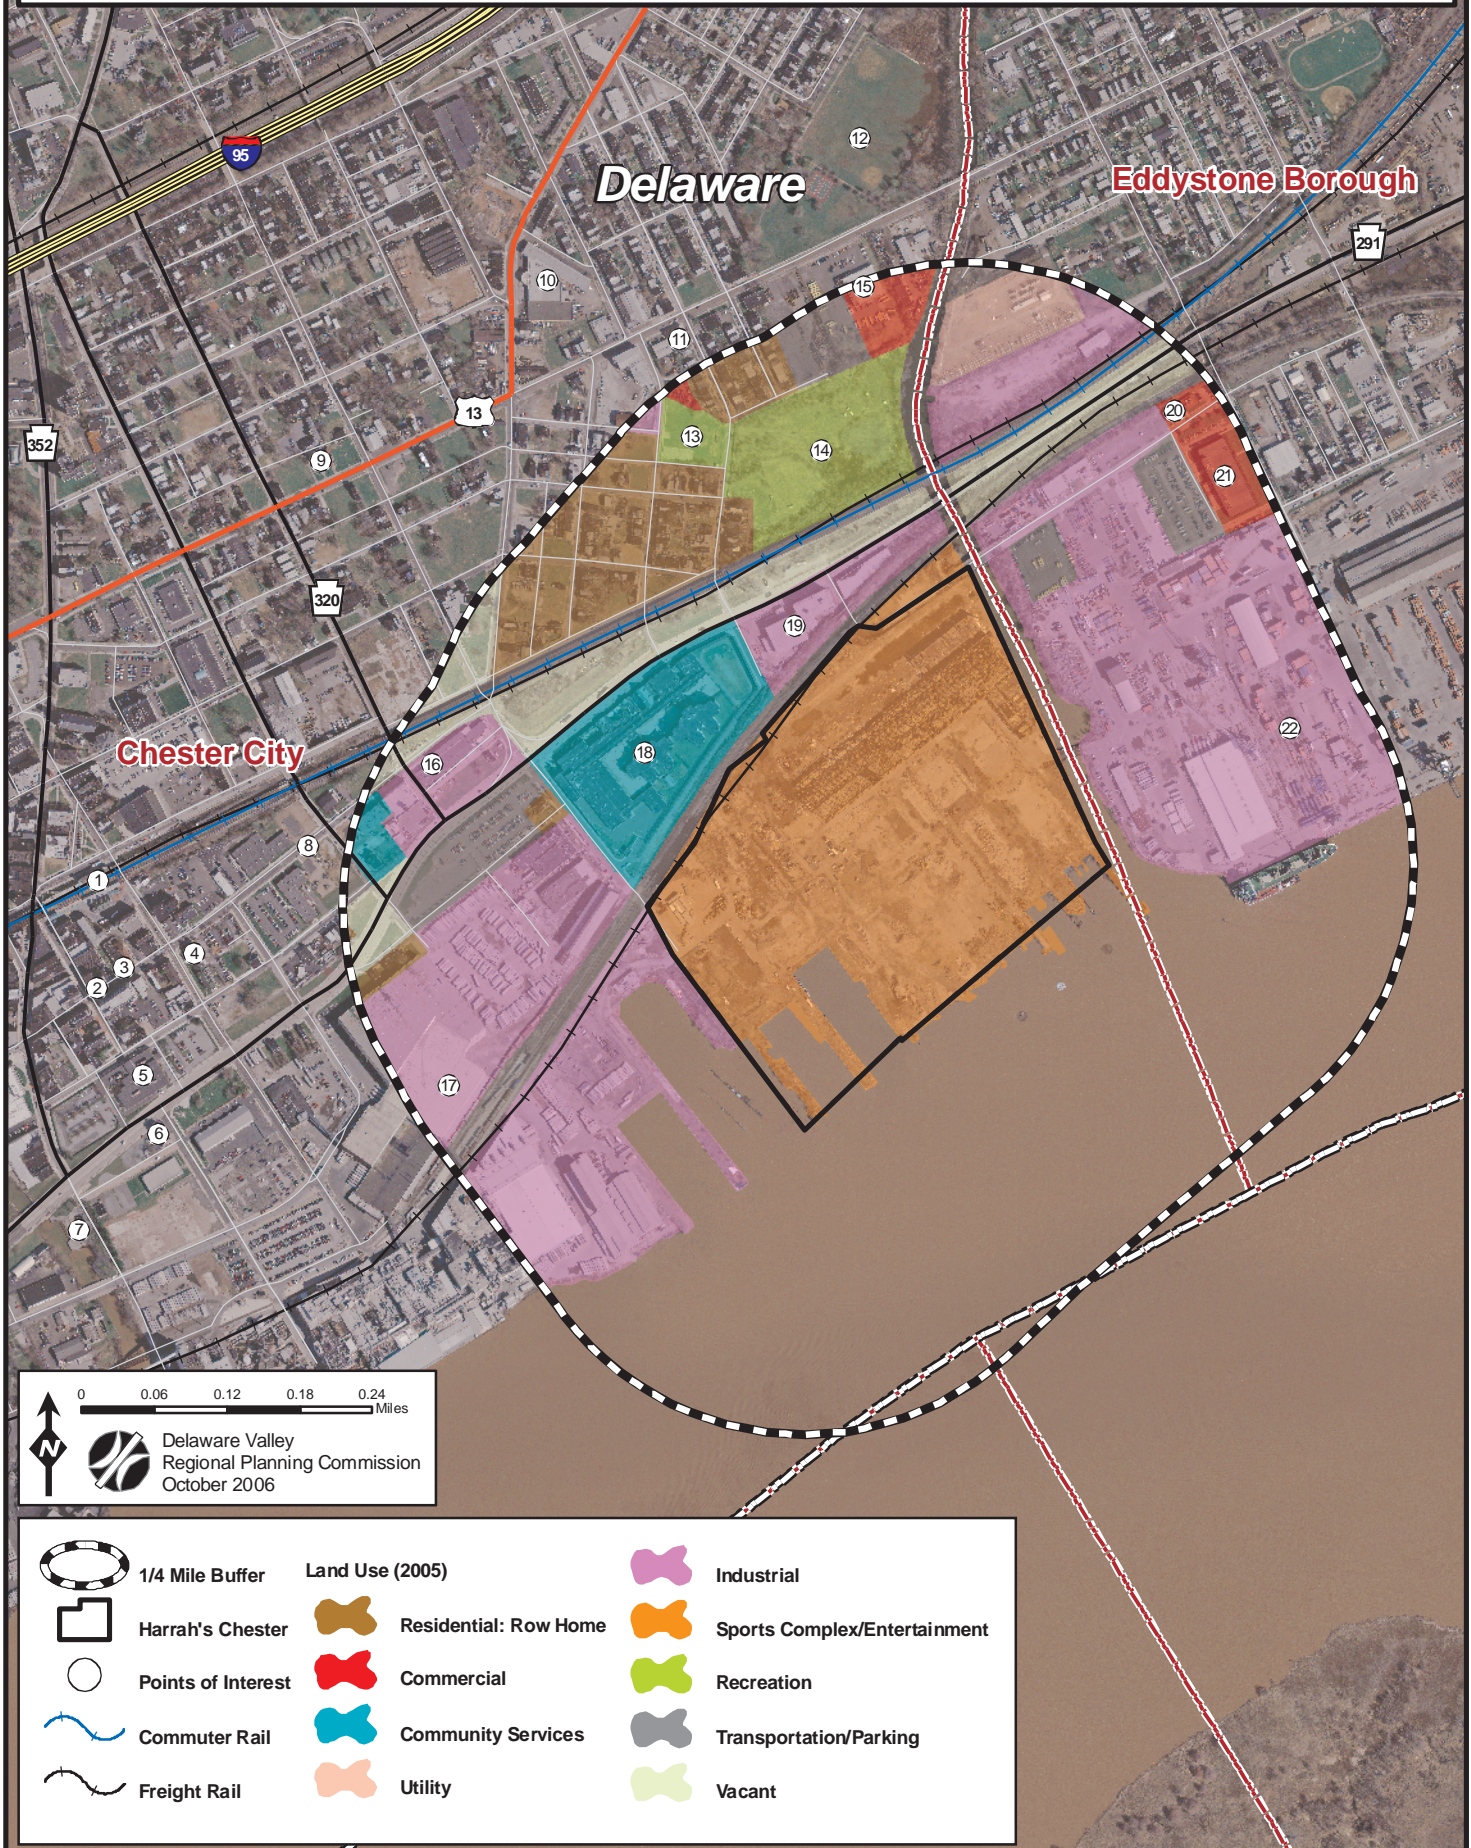

Impacts of Gaming in Greater Philadelphia

Map 4: Harrah's Chester Land Use

Impacts of Gaming in Greater Philadelphia

Map 4: *Harrah's Chester* Land Use

Points of Interest

- | | |
|--|--|
| 1 - Chester Transportation Center | 12 - Sun Village Park |
| 2 - Wachovia | 13 - Pulaski Playground |
| 3 - First Keystone Bank | 14 - Eastern Little League Park |
| 4 - Chester Water Authority
DELCORE | 15 - International Truck Dealers |
| 5 - Chester City Hall | 16 - Community Professional Loudspeakers |
| 6 - Old City Hall | 17 - Kimberly Clark |
| 7 - Ethel Waters Park | 18 - Chester State Correctional Institution |
| 8 - Chester Community Charter School | 19 - McCusker Recycling Inc. |
| 9 - Chester East Side Ministries | 20 - UAW Local 1069 |
| 10 - Siam International Food, Inc. | 21 - Community Transit of Delaware Co.
Center for Aging |
| 11 - Advanced Hydraulic Systems | 22 - Penn Terminals |